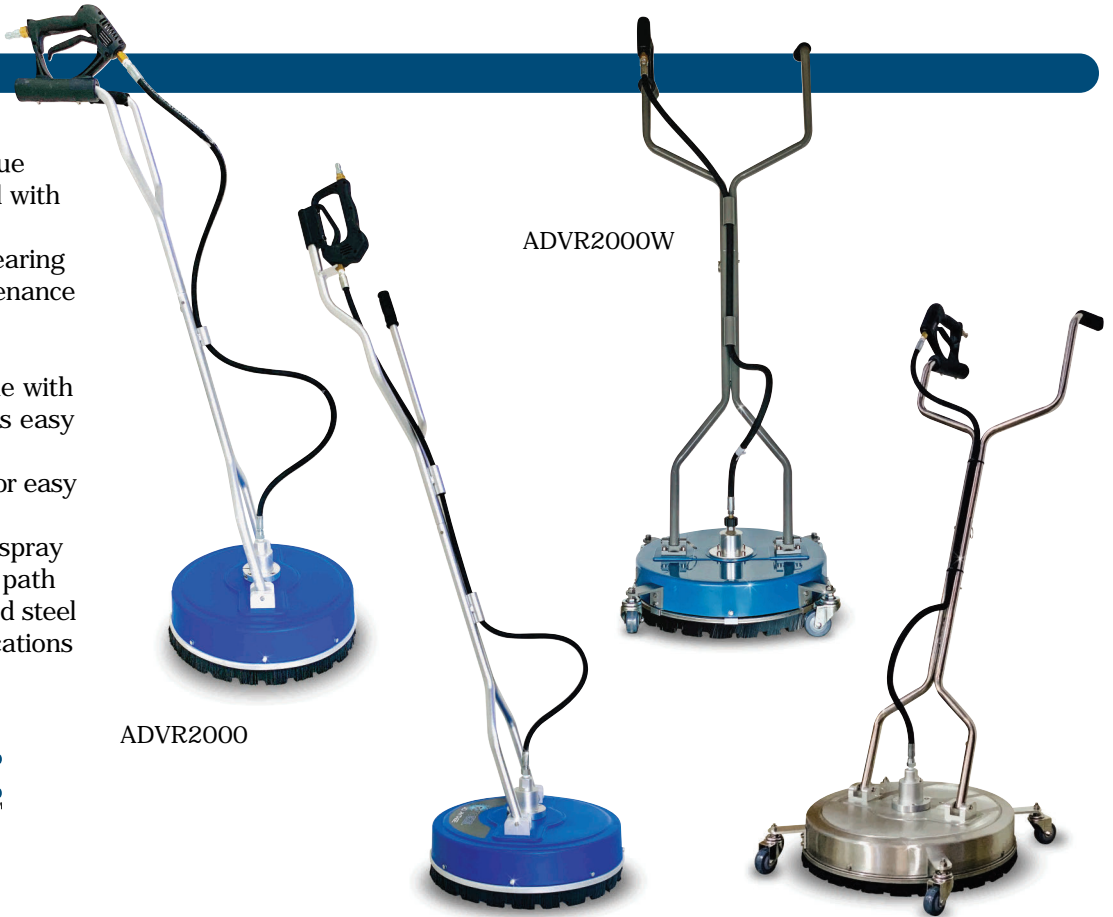

ROTO-EZE PROFESSIONAL ROTARY SURFACE CLEANER

FEATURES

- » EZ pull trigger gun minimizes operator fatigue
- » Industrial long life swivel with grease fitting
- » Cartridge style double bearing assembly for easy maintenance
- » Rugged ABS cover for demanding applications
- » Pro style extended handle with light weight design allows easy control at safe distance
- » Quick release pins allow for easy storage and assembly
- » "Zero Edge" engineered spray arm maximizes cleaning path
- » Heavy duty double braided steel hose for hot water applications

ADVR2000

ADVR2000W

ADVR2000X

ADVR2200S

APPLICATIONS

- » Driveways
- » Parking Lots
- » Boat Ramps
- » Warehouse Floors
- » Playgrounds
- » Pool Decks
- » Decks
- » Roofs
- » Marinas
- » Sidewalks
- » Stadiums
- » And many more!

BENEFITS

- » Reduces cleaning time by 80% with less fatigue versus standard gun and wand applications
- » Eliminates uneven cleaning
- » Operator stays dryer

SPECIFICATIONS

MODEL	DIAMETER	PSI	MAX GPM	TEMP	UNIT WEIGHT
ADVR2000	20"	4000	8.0	300° F	17.5 lbs.
ADVR2000X	20"	4000	8.0	300° F	17.5 lbs.
ADVR2000W	20"	4000	8.0	300° F	19.0 lbs.
ADVR2200S	22"	4000	8.0	300° F	27.5 lbs.